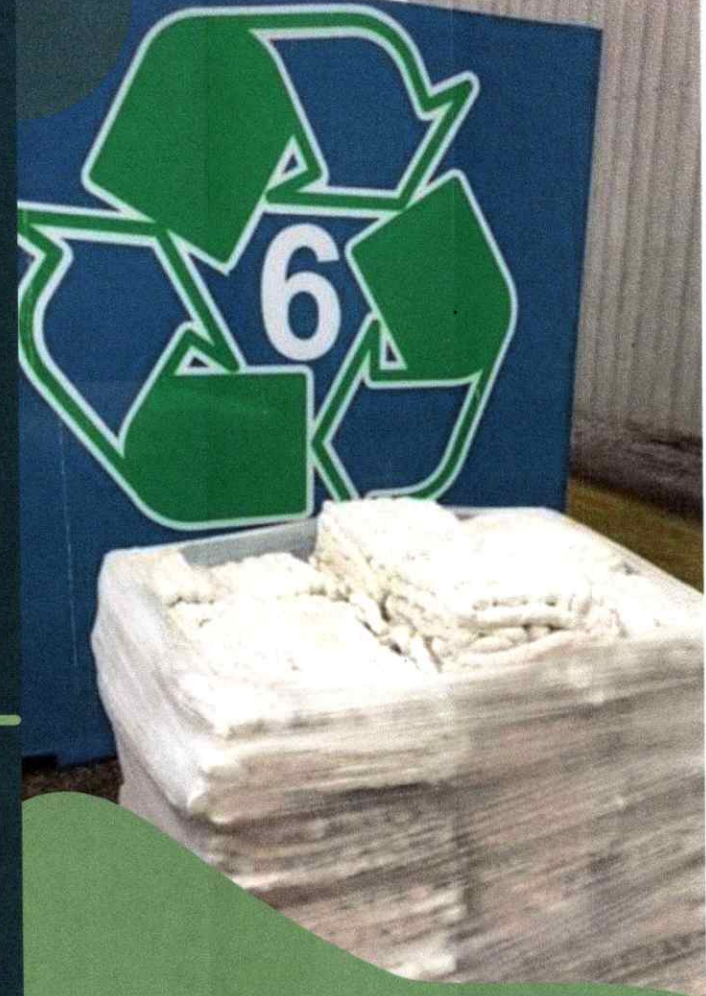

Program Details

Foam, otherwise known as expanded polystyrene (EPS) or Styrofoam, is a hard to recycle material that most Towns do not accept. You can identify it by looking for a #6 recycle symbol somewhere on the item. The Town of Gilford is the first NH hub location for foam collection and recycling. All acceptable types of foam will be densified down into plastic ingots by chopping, heating and removing the air in a densifier unit patented by Foam Cycle, LLC. The Town will then market and sell the ingots for reuse into new materials, thereby reducing the polystyrene going into the waste stream, our waters and our landscapes.

Contact Us

Join us in helping to keep polystyrene plastic out of the waste stream, our waters and our landscapes.

- Meghan Theriault, P.E.
  Gilford Public Works Director
- dpwdirector@gilfordnh.org
- 603-527-4778
- www.gilfordnh.org/recycleright

Drop Off Locations

For Gilford residents and clubs or organizations with a valid pass to drop-off:

Gilford Solid Waste Center
100 Recycle Way
Gilford, NH 03249
Tues - Sat 8am - 4pm

**May need to use "150 Kimball Rd" in GPS

For the general public and off-hours:

Gilford Department of Public Works
55 Cherry Valley Road
Gilford, NH 03249

Foam Recycling

TOWN OF GILFORD, NH
SOLID-WASTE CENTER
NH'S 1ST COLLECTION HUB