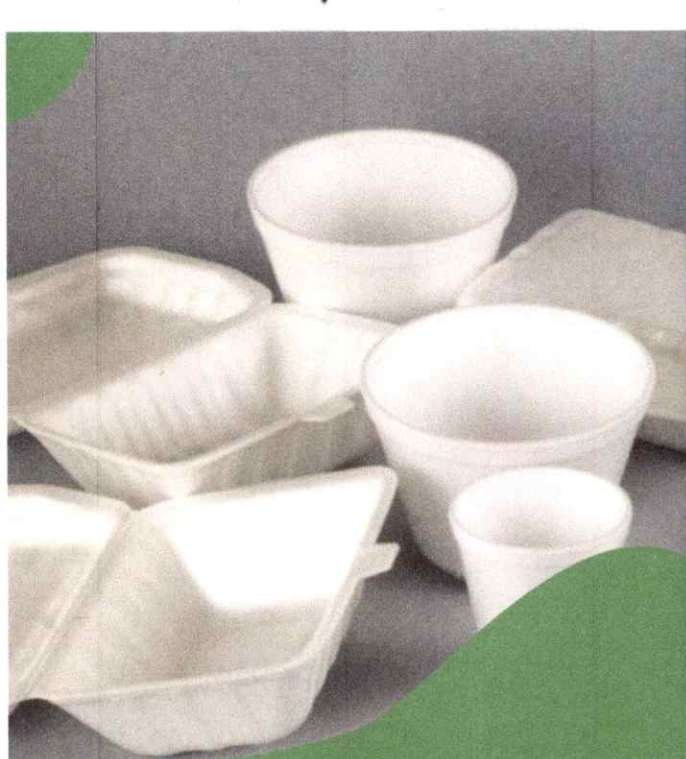

Rotary Clubs

Gilford's foam recycling program is a collaborative effort with Northern New England Rotary Clubs. All clubs are encouraged to hold foam collection events, place collection bins at designated locations within their community, or work with neighboring communities on a multi-town collection event. Please print and read the Foam Recycling 101 flyer in advance of the event so that you can educate the public attending on what is acceptable foam material. Once an event is organized, contact the Gilford DPW to obtain a vehicle guest pass to be able drop off collected foam at the Gilford Solid Waste Center during normal business hours or at an agreed upon time.

Please contact your Rotary District Governor for more information on getting your club involved.

Gilford Residents

Gilford residents with valid town stickers can drop off foam during Gilford Solid Waste Center normal business hours (Tues - Sat, 8am - 4pm). Another collection bin is available at the Gilford Department of Public Works to the general public (24/7). Please print and read the Foam Recycling 101 flyer BEFORE dropping off polystyrene to a drop-off bin.

General Public

The general public are able to access a collection bin available 24/7 at the Gilford Department of Public Works for drop off of acceptable foam (#6 polystyrene) materials. The public is NOT currently able to access the Gilford Solid Waste Center without a town sticker or vehicle pass. Temporary day passes will only be issued to someone who has a very large amount of foam that cannot fit in the collection bin. Please print and read the Foam Recycling 101 flyer BEFORE dropping off polystyrene to a drop-off bin.